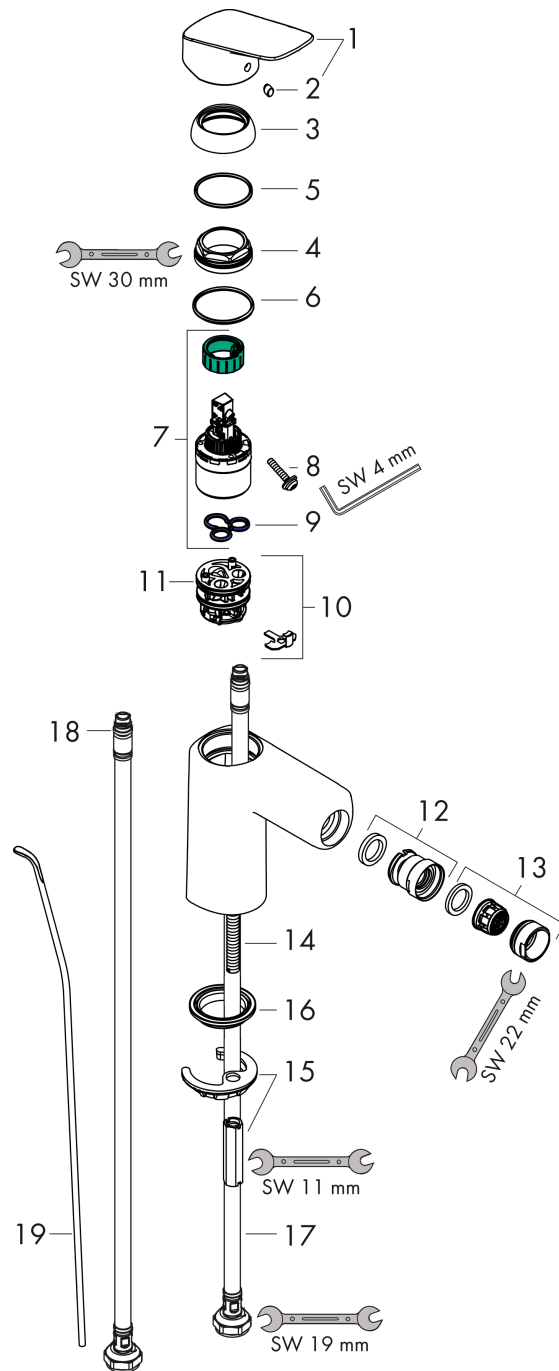

##### product features

- consists of: single lever bidet mixer, waste set
- projection: 119 mm
- spout height: 99 mm
- aerator with ball pivot
- spray type: normal spray
- maximum flow rate at 3 bar: 7,2 l/min
- ceramic cartridge
- temperature limitation adjustable
- suitable for continuous flow water heaters
- pop-up waste set G 1¼
- material waste set: synthetic
- connection type: G ¾ connections
- connection dimension: DN15

#### Scale drawing

**Logis**

**Single lever bidet mixer 100 with pop-up waste set**

Finish: **Matt Black** Article Number: **71200670**

**Flowchart**

Logis

Single lever bidet mixer 100 with pop-up waste set

Finish: **Matt Black** Article Number: **71200670**

Exploded Drawing

Year of production: >06/23

### Spare part list

Year of production: >06/23

Pos.	Description	Article Number	PC	PU
1	handle	92224670	0	1
2	screw cover	96338610	51	1
3	flange	97406670	56	1
4	nut	97209000	5	1
5	O-Ring 32x2	98193000	1	1
6	O-ring 35x2	92604000	2	1
7	cartridge, assy	92730000	11	1
8	locking screw for handle	95140000	2	1
9	seal	95008000	3	1
10	adapter for cartridge	98750000	4	1
11	O-Ring 30x2	98186000	1	1
12	ball joint	92036000	7	1
13	aerator M24x1 (7 l/min)	92509000	6	1
14	screw M8 x 68	97736000	2	1
15	fixing set	96016000	8	1
16	seal Ø 42	98722000	2	1
17	connection hose 450 mm M8x0,75 G3/8	97206000	8	1
18	O-ring 6,6x1,6	93019000	1	1
19	pull rod	96657670	54	1
a	pop up waste	92168000	9	1