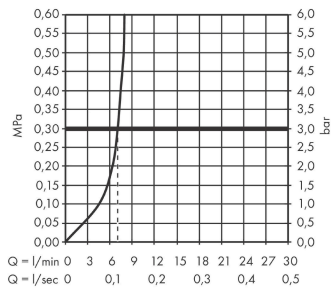

Logis

Single lever bidet mixer 100 with pop-up waste set

Finish: **Matt Black** Article Number: **71200670**

Flowchart