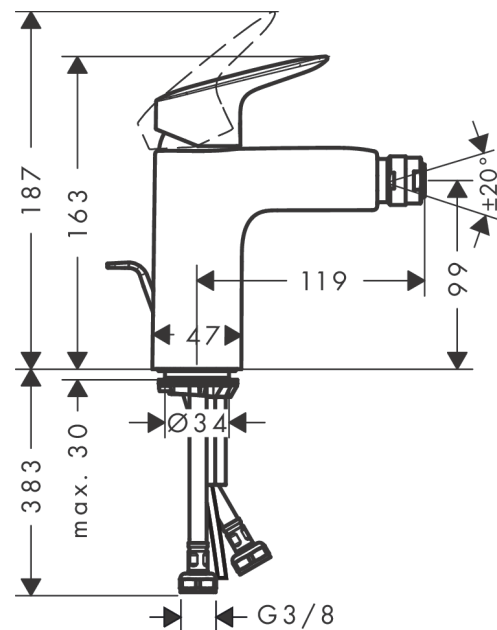

Scale drawing